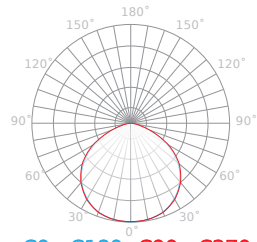

Luminous [cd/klm]