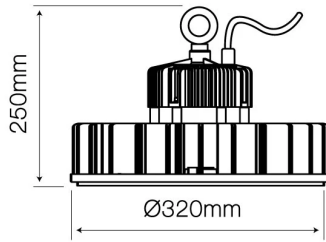

LED line® UFO T-Series 220-240V 200W 26000LM 4000K 120°

LED provided by
LUMILEDS

High luminous efficacy is ensured by the use of high quality LUMILEDS branded LEDs.

This product has been contrued with the use of high quality LIFUD branded driver.

Reliable photometric files are available based on photometric tests performed at the LED line® Light Research and Measurement Centre.

Beam angle

LED type

Manufacturer issues a 5-year warranty for this product.

FLICKER FREE™ system guarantees no harmful flickering effect and ensures safety for users' eyesight.

Voltage range and voltage type

Ambient temperature suitable for operation

Lifespan

LED quantity

Parameter	Value
Luminous efficacy	130 lm/W
Power	200 W
Colour of the light	White
Energy efficiency class 2019/2015	E
Luminous flux	26000 lm
Correlated colour temperature	4000 K
Colour consistency in McAdam ellipses	≤6
IP protection rating	65
Warranty (years)	5
Dimmable function	No
Survival factor	0.9
Lifetime L70B50	50 000
Supply voltage range and voltage type	220-240 AC
Frequency of the supply voltage	50/60Hz
Colour rendering index Ra	80
Colour	black
The lumen maintenance factor	96
Lamp's diameter	320
Beam angle	120 °
Material (cover)	polycarbonate

Parameter	Value
Colour consistency in McAdam ellipses	≤6
Ambient temperature suitable for operation	-40 ÷ 45 °C
For indoor and outdoor use	YES
IEC protection class	I
IK protection rating	08
Full box quantity	1 pc
Lamp's warm-up time to 60%	1
Height	250 mm
Product weight with packaging (g)	5400 g
Master carton weight (kg)	54
EPREL ID	632 057
Date of first placement on the market	2017-01-01 00:48:26
Energy class	A+
Angle for useful luminous flux (EPREL)	Wide cone of 120 degrees
Is the product equipped with an integrated light source? (EPREL)	No
Non-directional or directional light source (EPREL)	DLS
Is this product a light source? (EPREL)	Yes
Mains or non- mains light source (EPREL)	MLS
Connected light source (EPREL)	No