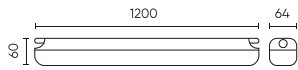

LED line LITE

Code: 217522

EAN: 5905378217522

**Hermetic luminaire LINERIS 6500K 36W
4320lm IP65 120cm gray 3x1,5mm LITE**

Technical drawing