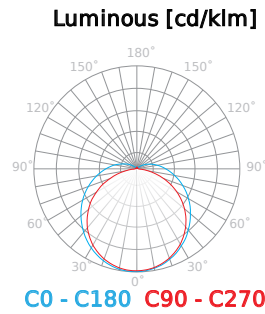

LED line LITE

Code: 217522

EAN: 5905378217522

**Hermetic luminaire LINERIS 6500K 36W
4320lm IP65 120cm gray 3x1,5mm LITE**

Technical drawing

Light distribution