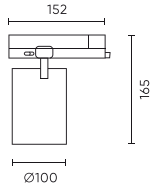

Technical drawing

Light distribution

Additional product photos

Logistics data

Single packaging

Width	108 mm
Height	175 mm
Length	186 mm
Weight	0,87 kg

Bulk packaging

Quantity	20
Width	385 mm
Height	365 mm
Length	565 mm
Volume	0,079 m ³
Weight	18 kg

Europallet

Quantity	320
Height	1,90 m
Quantity in layer	
Number of layers	
Bulk quantity	16
Weight	327 kg

LED line PRIME

Code: 210530

EAN: 5905378210530

**Track light LUMICANTO 12-42W CCT
36/60° white PRIME**