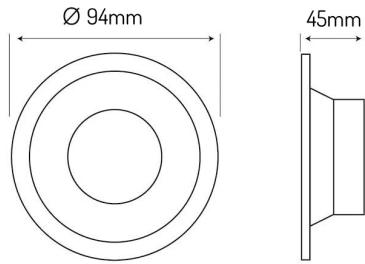

**LED line® downlight aluminium round  
gold/white OLTIKA****SANDED**

Sanded finish of the downlight fixture ensures aesthetic appearance.

Manufacturer issues a 5-year warranty for this product.

Mounting hole diameter

Parameter	Value
Maximum suitable lamp power	35
IP protection rating	20
Warranty (years)	5
Colour	gold & white
Fixture's diameter	100
Lamp's diameter	50
Material (housing)	DIE-CAST alu
Type of surface suitable for installation	F

Parameter	Value
Distance from illuminated surface	0.5
Mounting hole diameter	75 mm
For indoor and outdoor use	YES
IEC protection class	III
Full box quantity	100 pc
Height	40 mm
Product weight with packaging (g)	85 g
Master carton weight (kg)	8,5