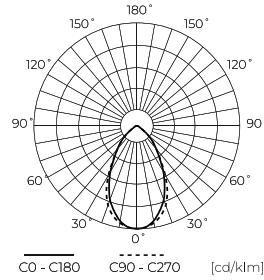

Light distribution