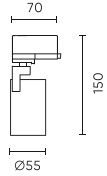

LED line PRIME

Code: 210905

EAN: 5905378210905

Track light LUMICANTO GU10 white PRIME

Technical drawing