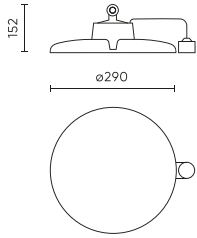

LED line PRIME

Code: 218932

EAN: 5905378218932

**Highbay luminaire PHANTOM 4000K
150W 26250lm 90° IP65 CRI80 black
PRIME MV 1-10V**

Technical drawing