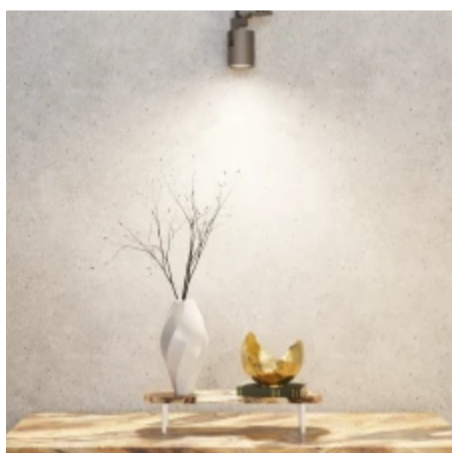

További termékfotók