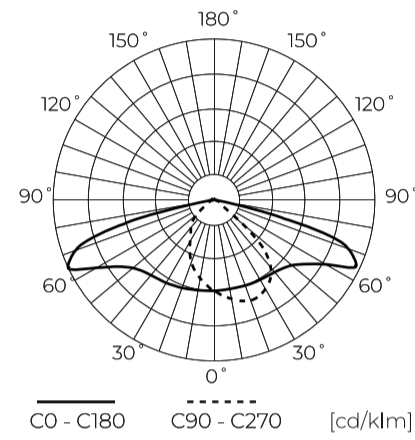

Light distribution