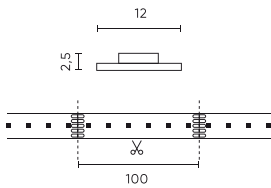

Parameter	Value
Colour consistency in McAdam ellipses	≤3
Luminous flux (lm)	400
Current (Im)	0,8
Beam angle	120
LED type	SMD5050
Compatible dimmer type	PWM
Laminate (colour)	White
Laminate (thickness)	3
LED quantity (lm)	60
Type of adhesive tape	3M 300 LSE
Lifespan	100 000 h
Number of on/off cycles	50000
Lamp's warm-up time to 60%	1
Ambient temperature suitable for operation	-20÷45
For indoor use	Inside
Height	2,5

LED line PRIME

Code: 241680

EAN: 5901583241680

**LED strip 300/5m SMD 24V 6500K  
RGBW 19,2W IP20 12mm 5m 400lm/m  
PRIME**

**Technical drawing**

**Light distribution**

**Additional product photos**

**Logistics data**

**Single packaging**

Quantity	5 m
Width	153 mm
Height	15 mm
Length	153 mm
Weight	0,17 kg

**Bulk packaging**

Quantity	40
Width	320 mm
Height	180 mm
Length	360 mm
Volume	0,020 m3
Weight	7,4 kg
Comments	

**Europallet**

Quantity	12000 m
Height	1800 mm
Quantity in layer	240
Number of layers	10
Bulk quantity	2400
Weight	469 kg

---

LED line PRIME

Code: 241680

EAN: 5901583241680

**LED strip 300/5m SMD 24V 6500K  
RGBW 19,2W IP20 12mm 5m 400lm/m  
PRIME**