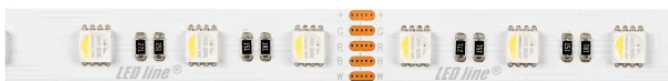

LED line PRIME

Code: 241680

EAN: 5901583241680

**LED strip 300/5m SMD 24V 6500K  
RGBW 19,2W IP20 12mm 5m 400lm/m  
PRIME**

LED strip 300 SMD 24V 6500K RGBW with a power of 19.2W from the renowned LED line PRIME brand is a modern light source that stands out for high light performance and energy efficiency at A+ level. Equipped with SMD5050 diodes, it provides intense and uniform lighting while extremely long operation time up to 100,000 hours. Thanks to excellent cooperation with PWM systems, smooth dimming is possible.

**Technical data**

Parameter	Value
Energy efficiency class 2019/2015	G
Warranty	5
Power	• 19.2 W / m
Voltage	• 24 V DC
Correlated colour temperature	• 6500 K
Colour of the light	RGBW MULTICOLOR&WHITE
Colour rendering index Ra	80
IP protection rating	IP20
IEC protection class	III
Cutting section	10 cm
Luminous efficacy	83
The lumen maintenance factor	96
Lifetime L70B50	50 000 h
L80B* – difference B10–B50 ≈ 1% (according to LightingEurope) – negligible	35000 h
Survival factor	0.9
Dimmable function	PWM

Parameter	Value
Colour consistency in McAdam ellipses	≤3
Luminous flux (lm)	400
Current (Im)	0,8
Beam angle	120
LED type	SMD5050
Compatible dimmer type	PWM
Laminate (colour)	White
Laminate (thickness)	3
LED quantity (lm)	60
Type of adhesive tape	3M 300 LSE
Lifespan	100 000 h
Number of on/off cycles	50000
Lamp's warm-up time to 60%	1
Ambient temperature suitable for operation	-20÷45
For indoor use	Inside
Height	2,5

LED line PRIME

Code: 241680

EAN: 5901583241680

**LED strip 300/5m SMD 24V 6500K  
RGBW 19,2W IP20 12mm 5m 400lm/m  
PRIME**

**Technical drawing**

**Light distribution**

**Additional product photos**

**Logistics data**