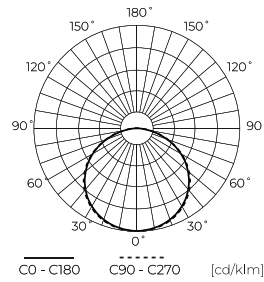

**Technical data**

Parameter	Value
Energy efficiency class 2019/2015	G
Warranty	5
Power	• 19.2 W / m
Voltage	• 24 V DC
Correlated colour temperature	• 6500 K
Colour of the light	RGBW MULTICOLOR&WHITE
Colour rendering index Ra	80
IP protection rating	IP20
IEC protection class	III
Cutting section	10 cm
Luminous efficacy	83
The lumen maintenance factor	96
Lifetime L70B50	50 000 h
L80B* – difference B10–B50 ≈ 1% (according to LightingEurope) – negligible	35000 h
Survival factor	0.9
Dimmable function	PWM

Parameter	Value
Colour consistency in McAdam ellipses	≤3
Luminous flux (lm)	400
Current (Im)	0,8
Beam angle	120
LED type	SMD5050
Compatible dimmer type	PWM
Laminate (colour)	White
Laminate (thickness)	3
LED quantity (lm)	60
Type of adhesive tape	3M 300 LSE
Lifespan	100 000 h
Number of on/off cycles	50000
Lamp's warm-up time to 60%	1
Ambient temperature suitable for operation	-20÷45
For indoor use	Inside
Height	2,5

LED line PRIME

Code: 241680

EAN: 5901583241680

**LED strip 300/5m SMD 24V 6500K  
RGBW 19,2W IP20 12mm 5m 400lm/m  
PRIME**

**Technical drawing**

**Light distribution**

**Additional product photos**

**Logistics data**

**Single packaging**

Quantity	5 m
Width	153 mm
Height	15 mm
Length	153 mm
Weight	0,17 kg

**Bulk packaging**

Quantity	40
Width	320 mm
Height	180 mm
Length	360 mm
Volume	0,020 m3
Weight	7,4 kg
Comments	

**Europallet**