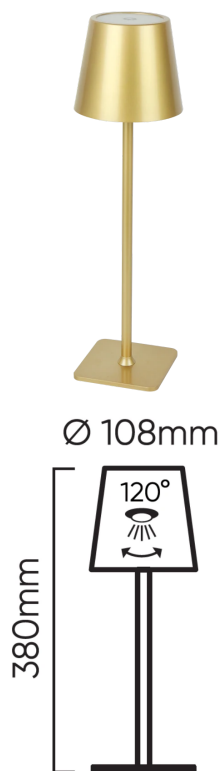

code: 208964 EAN: 5905378208964

Table lamp TAZA 3,5W 400lm CCT IP54 gold 2x2000mAh

The elegant table lamp is a product manufactured with the highest attention to detail. It features both high technical parameters and a modern design. Therefore, it will be appreciated by enthusiasts of both aesthetic and practical solutions.

The robust lamp has an iron housing resistant to mechanical damage, as well as a non-slip base. Its parameters make it stand out from other products available on the market: it features 3.5W power and 400lm luminous flux. The IP54 protection ensures that it will work perfectly outside and not even rain will damage it.

The lamp is available in four colour versions: black, white, green and pink, thanks to this, it will suit any arrangement. It will be a perfect decorative element in a house or a restaurant. Due to its compact size, it may be freely moved. You may turn the lamp on/off or dim it using a single button.