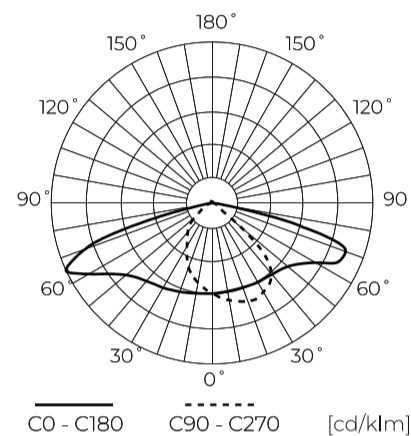

Light distribution