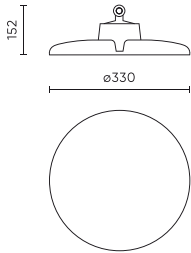

LED line PRIME

Code: 219250

EAN: 5905378219250

**Highbay luminaire PHANTOM 4000K
200W 35000lm 60° IP65 CRI80 black
PRIME DALI**

Technical drawing