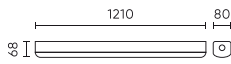

LED line PRIME

Code: 210202

EAN: 5905378210202

**Hermetic fixture RANGER 3CCT (3/4/5K)
10-40W 6000lm IP66 120cm gray PRIME**

Technical drawing