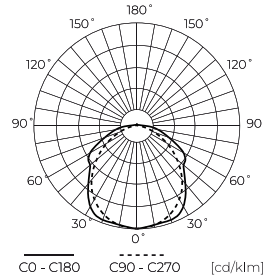

**Technical data**

Parameter	Value
Energy efficiency class 2019/2015	D
Warranty	5/7*
Power	• 10-40 W
Voltage	• 220-240 V AC
Correlated colour temperature	• 3000 K • 4000 K • 5000 K
Colour of the light	CCT
Colour rendering index Ra	80
IP protection rating	IP66
IK protection rating	10
IEC protection class	I
Luminous efficacy	150
Luminous flux	6000
The lumen maintenance factor	96
Lifetime L70B50	100 000 h
L80B* – difference B10–B50 ≈ 1% (according to LightingEurope) – negligible	75000 h

Parameter	Value
L90B* – difference B10–B50 ≈ 1% (according to LightingEurope) – negligible	50000 h
Survival factor	0.9
Colour consistency in McAdam ellipses	≤6
Frequency of the supply voltage	50/60Hz
Beam angle	120
LED type	SMD2835
LED quantity	312
Power Factor	0,9
Number of on/off cycles	50000
Lamp's warm-up time to 60%	1
Ambient temperature suitable for operation	-25÷45
Height	69 mm
Colour	Grey
Material (housing)	Polycarbonate
Material (cover)	Polycarbonate

LED line PRIME

Code: 210202

EAN: 5905378210202

**Hermetic fixture RANGER 3CCT (3/4/5K)  
10-40W 6000lm IP66 120cm gray PRIME**

**Technical drawing**

**Light distribution**

**Additional product photos**

**Logistics data**

**Single packaging**

Quantity	1
Width	83 mm
Height	82 mm
Length	1215 mm
Weight	1,6 kg

**Bulk packaging**

Quantity	12
Width	316 mm
Height	273 mm
Length	1232 mm
Weight	20,3 kg

**Europallet**

Quantity	144
Height	1500 mm
Quantity in layer	
Number of layers	
Bulk quantity	12
Weight	268,6 kg