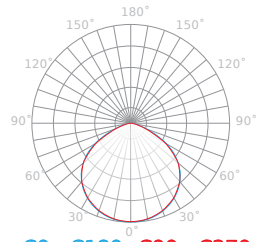

Luminous [cd/klm]

C0 - C180 C90 - C270