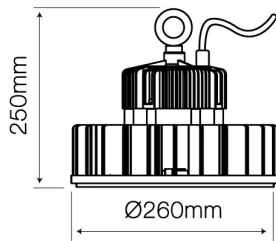

LED line® UFO T-Series 100-277V 150W 22500LM 4000K 120°DIM

High luminous efficacy ensured by high quality CREE branded LEDs.

This product is equipped with a MEANWELL branded driver which ensures reliable and fault-free operation even during prolonged, continuous running.

FLICKER FREE™ system guarantees no harmful flickering effect and ensures safety for users' eyesight.

Beam angle

Ambient temperature suitable for operation

Lifespan

Dimmable

Reliable photometric files are available based on photometric tests performed at the LED line® Light Research and Measurement Centre.

Manufacturer issues a 5-year warranty for this product.

The power supply system used allows for smooth adjustment of light intensity using an appropriate dimmer.

Voltage range and voltage type

LED type

LED quantity

Parameter	Value
Luminous efficacy	150 lm/W
Power	150 W
Colour of the light	White
Energy efficiency class 2019/2015	D
Luminous flux	22500 lm
Correlated colour temperature	4000 K
Colour consistency in McAdam ellipses	≤6
IP protection rating	65
Warranty (years)	5
Dimmable function	1-10
Survival factor	0.9
Lifetime L70B50	50 000
Supply voltage range and voltage type	100-277 VAC
Frequency of the supply voltage	50/60Hz

Parameter	Value
Material (housing)	aluminum
LED type	SMD3030
LED quantity	216
Not dimmable	TAK
Compatible dimmer type	1-10V
Lifespan	50000
Power Factor	0,95
Number of on/off cycles	50000
Colour consistency in McAdam ellipses	≤6
Ambient temperature suitable for operation	-40÷45 °C
For indoor and outdoor use	YES
IEC protection class	I
IK protection rating	08
Full box quantity	1 pc