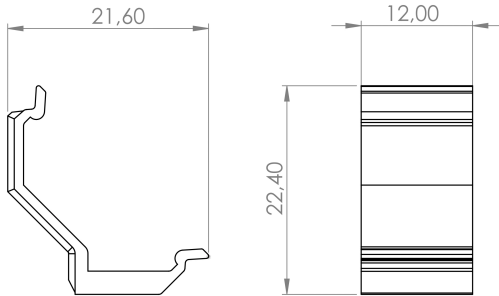

Code: 479143 EAN: 5907777479143

**Holder for LED line 10mm corner
aluminum profile, black, 10 pcs**

Package 20pcs.

Parameter	Value
Application	for corner aluminum profile

Parameter	Value
Colour	black

Single packaging

Width	120
Height	10
Length	80
Weight	0,081
	10

Bulk packaging

Number of pieces/tape in meters pack zb	100
Width	200
Height of collective packaging	100
Length	300
Weight	9

Europallet

Number of pieces/tapes in meters euro pallet	8000
Quantity collective euro pallet	80
Weight of a euro pallet	750
Pallet height	1000