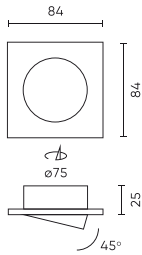

Parameter	Value
Installation method	recessed
Mounting hole diameter	75
Height	25
Lamp's diameter	50 mm
Colour	white
Material (housing)	Die cast aluminium

LED line PRIME

Code: 242977

EAN: 5901583242977

**CEILING FITTING swivel square IP20
white PRIME**

Technical drawing

Light distribution

Additional product photos

Logistics data

Single packaging

Quantity	1
Width	100 mm
Height	105 mm
Length	40 mm
Weight	0,07 kg

Bulk packaging

Quantity	100
Width	460 mm
Height	220 mm
Length	520 mm
Volume	0,052 m3
Weight	10 kg
Comments	

Europallet

Quantity	2100
Height	1760 mm
Quantity in layer	200
Number of layers	8
Bulk quantity	1600
Weight	160 kg

LED line PRIME

Code: 242977

EAN: 5901583242977

**CEILING FITTING swivel square IP20
white PRIME**