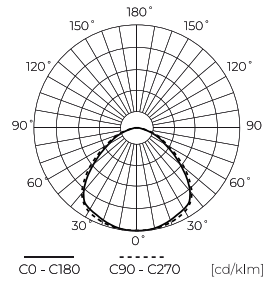

LED line LITE

Code: 244728

EAN: 5901583244728

**LED bulb GU10 3000K 7W 581lm 230V
120° PC LITE**

Technical drawing

Light distribution