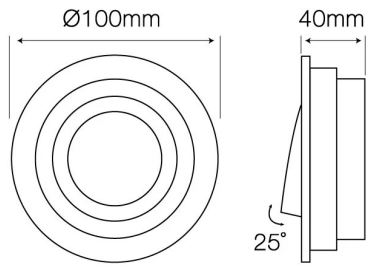

LED line® downlight aluminium round adjustable SLIM black/white brushed OLTIBO

Product coated with a matt paint finish which gives aesthetic appearance.

Adjustable downlight fixture - the beam of light can be turned into any direction.

Manufacturer issues a 5-year warranty for this product.

Mounting hole diameter

Parameter	Value
Maximum suitable lamp power	35
IP protection rating	20
Warranty (years)	5
Colour	black & white
Fixture's diameter	100
Lamp's diameter	50
Material (housing)	DIE-CAST alu
Y-axis angle regulation	25
Type of surface suitable for installation	F

Parameter	Value
Distance from illuminated surface	0.5
Installation method	recessed
Mounting hole diameter	90 mm
For indoor and outdoor use	YES
IEC protection class	III
Full box quantity	50 pc
Height	40 mm
Product weight with packaging	150 g
Master carton weight (kg)	7,5