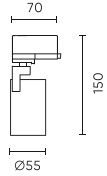

LED line PRIME

Code: 210899

EAN: 5905378210899

Track light LUMICANTO GU10 black PRIME

Technical drawing