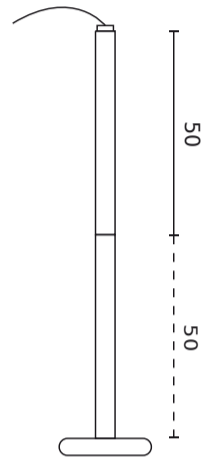

LED line LITE

Code: 210073

EAN: 5905378210073

**DOWNLIGHT EASY FLEX Ceiling bracket
50-100cm black LITE**

EASY FLEX ceiling holder from LED line LITE is an innovative solution with elegant, black finish. It is characterized by high quality of workmanship and modern design, which is easily integrated into various interiors. The product offers a three-year guarantee, which proves its reliability and durability. Additionally, the handle has a degree of protection IP20 and IK05, providing adequate protection against dust and mechanical damage.

Technical data

Parameter	Value
Warranty	3
IP protection rating	IP20
IEC protection class	II

Parameter	Value
For indoor use	Inside
Mounting hole diameter	24-53 mm
Colour	Black

LED line LITE

Code: 210073

EAN: 5905378210073

**DOWNLIGHT EASY FLEX Ceiling bracket
50-100cm black LITE**

Technical drawing

Light distribution

Additional product photos

Logistics data

Single packaging

Quantity	1
Width	85 mm
Height	85 mm
Length	585 mm
Weight	0,45 kg

Bulk packaging

Quantity	25
Width	450 mm
Height	450 mm
Length	600 mm
Weight	12 kg

Europallet

LED line LITE

Code: 210073

EAN: 5905378210073

**DOWNLIGHT EASY FLEX Ceiling bracket
50-100cm black LITE**

Example application