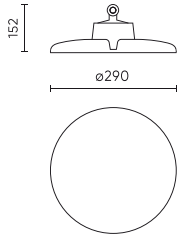

LED line PRIME

Code: 218833

EAN: 5905378218833

**Highbay luminaire PHANTOM 4000K
150W 26250lm 120° IP65 CRI80 black
PRIME 1-10V**

Technical drawing