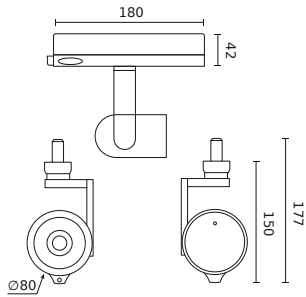

| Parameter | Value |
|--|-----------|
| Luminous efficacy | 80 |
| Luminous flux | 2700 lm |
| Lifetime L70B50 | 100 000 h |
| Frequency of the supply voltage | 50/60Hz |
| Beam angle | 50° |
| Power Factor | 0,95 |
| Ambient temperature suitable for operation | -10 ÷ 30 |
| For indoor use | Inside |
| Height | 177,5 mm |
| Fixture's diameter | 80 mm |

LED line PRIME

Code: 227965

EAN: 5905378227965

**Track light AI LED line x Caimeta 35W
CCT 50° white PRIME**

Technical drawing

Light distribution

Additional product photos

Logistics data

Single packaging

| | |
|--------|--------|
| Width | 220 mm |
| Height | 94 mm |
| Length | 302 mm |
| Weight | 1,2 kg |

Bulk packaging

| | |
|----------|----------|
| Quantity | 12 |
| Width | 460 mm |
| Height | 305 mm |
| Length | 625 mm |
| Weight | 15.65 kg |

Europallet

| | |
|-------------------|--------|
| Quantity | 96 |
| Height | 140 cm |
| Quantity in layer | 48 |
| Number of layers | 2 |
| Bulk quantity | 8 |
| Weight | 160 kg |

LED line PRIME

Code: 227965