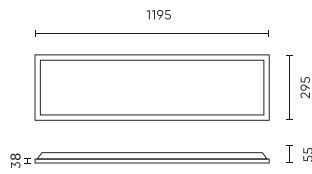

Parameter	Value
Lifetime L70B50	30 000 h
Survival factor	0.9
Colour consistency in McAdam ellipses	≤6
Frequency of the supply voltage	50/60Hz
Beam angle	120
Power Factor	>=0,95
Lamp's warm-up time to 60%	1
Ambient temperature suitable for operation	-20÷40
For indoor use	Inside
Height	38 mm
Material (housing)	Metal
Material (cover)	Polystyrene

LED line LITE

Code: 203945

EAN: 5905378203945

**Backlit Panel 2in1 4000K 40W 4000lm  
IP20 30x120cm white Surface-  
mounted/Recessed LITE**

**Technical drawing**

**Light distribution**

**Additional product photos**

**Logistics data**

**Single packaging**

Width	1205 mm
Height	45 mm
Length	305 mm
Weight	1,68 kg

**Bulk packaging**

Quantity	4
Width	325 mm
Height	200 mm
Length	1225 mm
Volume	0,079 m <sup>3</sup>
Weight	8,1 kg

**Europallet**

Quantity	36
Height	1,90 m
Quantity in layer	
Number of layers	
Bulk quantity	9
Weight	122 kg

---

LED line LITE

Code: 203945

EAN: 5905378203945

**Backlit Panel 2in1 4000K 40W 4000lm  
IP20 30x120cm white Surface-  
mounted/Recessed LITE**