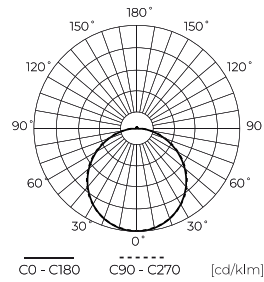

Light distribution