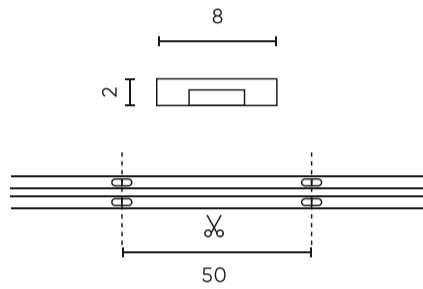

Parameter	Value
Dimmable function	PWM
Colour consistency in McAdam ellipses	≤3
Wire length	200 mm
Luminous flux (1m)	500
Current (1m)	0,20
Beam angle	180
LED quantity	1600
Compatible dimmer type	PWM
Laminate (colour)	White
Laminate (thickness)	2
LED quantity (1m)	320
Type of adhesive tape	3M 300 LSE
Ambient temperature suitable for operation	-30 ÷ 45
For indoor use	Inside
Height	2

LED line PRIME

Code: 211056

EAN: 5905378211056

**LED strip 320 COB 24V 6500K 5W IP20
8mm 5m 500lm/m PRIME**

Technical drawing

Light distribution

Additional product photos

Logistics data

Single packaging

Quantity	5 m
Weight	0,114 kg

Bulk packaging

Quantity	40
Width	320 mm
Height	180 mm
Length	360 mm
Weight	5,54 kg

Europallet

LED line PRIME

Code: 211056

EAN: 5905378211056

**LED strip 320 COB 24V 6500K 5W IP20
8mm 5m 500lm/m PRIME**

Example application