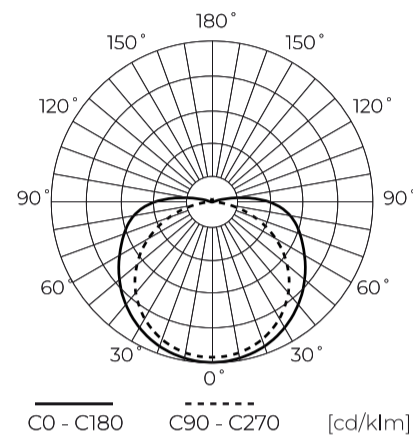

Light distribution