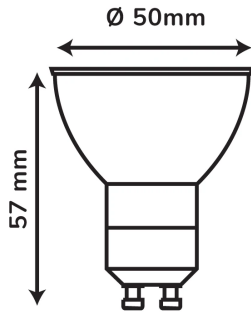

**LEDOM GU10 7W 4000K 600lm 220-240V**

Manufacturer issues a 3-year warranty for this product.

Beam angle

Ambient temperature suitable for operation

Voltage range and voltage type

Lifespan

Parameter	Value
Luminous efficacy	85 lm/W
Power	7 W
Colour of the light	White
Energy efficiency class 2019/2015	F
Luminous flux	600 lm
Correlated colour temperature	4000 K
Colour consistency in McAdam ellipses	≤6
Warranty (years)	3
Survival factor	0.9
Lifetime L70B50	50 000
Supply voltage range and voltage type	220-240 VAC
Frequency of the supply voltage	50/60Hz

Parameter	Value
Colour rendering index Ra	80
The lumen maintenance factor	96 %
Lamp's diameter	50
Beam angle	120 °
Lifespan	50000
Number of on/off cycles	50000
Colour consistency in McAdam ellipses	≤6
Ambient temperature suitable for operation	-20÷40 °C
For indoor use	Inside
Height	56 mm
Energy class	A+

Luminous [cd/klm]

C0 - C180 C90 - C270

8519\_248672\_33508\_0\_20190518\_8\_0161

Single packaging

Width	650 mm
Height	30 mm
Length	30 mm
Weight	0,03 kg
	1

Bulk packaging

Number of pieces/tape in meters pack zb	100 szt.
Width	525 mm
Height of collective packaging	140 mm
Length	270 mm
Weight	4 kg
	0,019
Volume	m3

Europallet

Number of pieces/tapes in meters euro pallet	4400
Quantity collective euro pallet	5200 szt.
Weight of a euro pallet	208 kg
Pallet height	1820 mm
Quantity in 1 layer	400 szt.
Number of layers	13