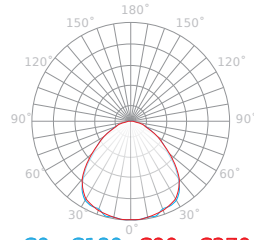

**LEDOM GU10 7W 4000K 600lm 220-240V**

Manufacturer issues a 3-year warranty for this product.

Beam angle

Ambient temperature suitable for operation

Voltage range and voltage type

Lifespan

Parameter	Value
Luminous efficacy	85 lm/W
Power	7 W
Colour of the light	White
Energy efficiency class 2019/2015	F
Luminous flux	600 lm
Correlated colour temperature	4000 K
Colour consistency in McAdam ellipses	≤6
Warranty (years)	3
Survival factor	0.9
Lifetime L70B50	50 000
Supply voltage range and voltage type	220-240 VAC
Frequency of the supply voltage	50/60Hz

Parameter	Value
Colour rendering index Ra	80
The lumen maintenance factor	96 %
Lamp's diameter	50
Beam angle	120 °
Lifespan	50000
Number of on/off cycles	50000
Colour consistency in McAdam ellipses	≤6
Ambient temperature suitable for operation	-20÷40 °C
For indoor use	Inside
Height	56 mm
Energy class	A+

Luminous [cd/klm]

C0 - C180 C90 - C270

8519\_248672\_33508\_0\_20190518\_8\_0161

Single packaging

Width	650 mm
Height	30 mm
Length	30 mm
Weight	0,03 kg
	1

Bulk packaging

Number of pieces/tape in meters pack zb	100 szt.
Width	525 mm
Height of collective packaging	140 mm
Length	270 mm
Weight	4 kg
	0,019
Volume	m3