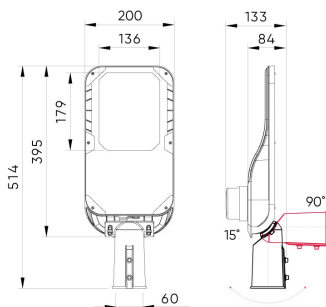

LED line PRIME Road luminaire CAMINO 50W 4000K 7000lm

One of the key factors investors look at when choosing outdoor lighting, including street lighting, is power. That's why CAMINO luminaires are **available in four power options: 50W, 100W, 150W and 200W**. Equipped with LUMILEDS 2835 LEDs and other carefully selected and quality-tested components, they ensure **reliable operation** and long life of the luminaires, which translates into **reduced maintenance and component replacement needs**.

CAMINO are luminaires designed for harsh weather conditions. Appropriate construction (**IP66 degree of protection**) and the use of high-quality materials, such as tempered glass diffuser and cast aluminum housing, guarantee resistance to external factors such as rain, wind and changing temperatures.

The luminaires are **guaranteed for 5 years**, which means that for such a long time the investor does not have to bear the costs associated with any repairs or replacement of lighting. This is important, especially for large projects, where the cost of maintaining the lighting infrastructure can be significant. The lifespan of the luminaire marked as L50B70 - 100 000h in practice means that after a certain period of operation, at least 50% of the diodes in the luminaire will continue to shine with a brightness of at least 70% of their initial value.

Customized versions for Zhaga standards and NEMA sockets available upon request.

Manufacturer issues a 5-year warranty for this product.

Voltage range and voltage type

Motion detection angle

Lifespan

Dimmable

Beam angle

Ambient temperature suitable for operation

LED type

LED quantity

Parameter	Value
ULOR	0 %
Luminous efficacy	140 lm/W
Power	50 W
Colour of the light	White
Energy efficiency class 2019/2015	C
Luminous flux	7000 lm
Correlated colour temperature	4000 K
Colour consistency in McAdam ellipses	≤6
IP protection rating	66
Warranty (years)	5

Parameter	Value
Beam angle	150 x 110 °
Material (cover)	tempered glass
Material (housing)	aluminum
LED type	LUMILEDS 2835
LED quantity	96
Power Factor	0,9
Colour consistency in McAdam ellipses	≤6
Ambient temperature suitable for operation	-40+50 °C
For indoor and outdoor use	YES
IEC protection class	I