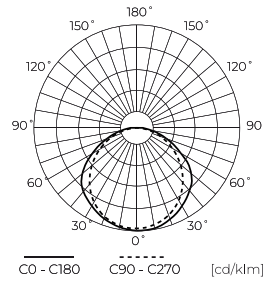

**Technical data**

Parameter	Value
Energy efficiency class 2019/2015	D
Warranty	5
Power	• 80 W
Voltage	• 220-240 V AC
Correlated colour temperature	• 4000 K
Colour of the light	White
Colour rendering index Ra	80
IP protection rating	IP65
IK protection rating	08
IEC protection class	I
Luminous efficacy	150
Luminous flux	12000
The lumen maintenance factor	96
Lifetime L70B50	100 000 h
L80B* – difference B10–B50 ≈ 1% (according to LightingEurope) – negligible	75000 h

Parameter	Value
L90B* – difference B10–B50 ≈ 1% (according to LightingEurope) – negligible	50000 h
Dimmable function	Dali
Frequency of the supply voltage	50/60Hz
Beam angle	120
LED type	SMD2842
Lifespan	100 000 h
Power Factor	0,9
Number of on/off cycles	50000
Lamp's warm-up time to 60%	1
Ambient temperature suitable for operation	-25 ÷ 45
Height	61 mm
Colour	Grey
Material (housing)	Polycarbonate
Material (cover)	Polycarbonate
DALI	• YES

LED line PRIME

Code: 201057-DALI

EAN: 5905378221598

**LINKER hermetic fixture 4000K 80W  
12000lm IP65 150cm gray PRIME DALI**

**Technical drawing**

**Light distribution**

**Additional product photos**

**Logistics data**

**Single packaging**

Quantity	1
Width	75 mm
Height	65 mm
Length	1570 mm
Weight	1,95 kg

**Bulk packaging**

Quantity	12
Width	288 mm
Height	246 mm
Length	1538 mm
Volume	
Weight	28,2 kg

**Europallet**

Quantity	144
Height	1750 mm
Quantity in layer	
Number of layers	
Bulk quantity	12
Weight	363 kg