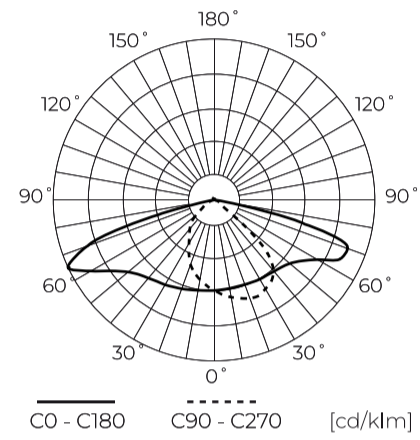

**Technical data**

Parameter	Value
Energy efficiency class 2019/2015	B
Warranty	5/7*
Power	• 38 W
Voltage	• 100-277 V AC
Correlated colour temperature	• 4000 K
Colour of the light	White
Colour rendering index Ra	70
IP protection rating	IP66
IK protection rating	09
IEC protection class	I
Luminous efficacy	150
Luminous flux	5700
Lifetime L70B50	100 000 h

Parameter	Value
L80B* - difference B10-B50 ≈ 1% (according to LightingEurope) - negligible	100000 h
L90B* - difference B10-B50 ≈ 1% (according to LightingEurope) - negligible	100000 h
Dimmable function	0-10
Frequency of the supply voltage	50/60Hz
Beam angle	T2M1
Power Factor	>0,95
Ambient temperature suitable for operation	-40 ÷ 45
For indoor use	Outside
Mounting hole diameter	48-60 mm
Height	95 mm
Material (housing)	Aluminium
Material (cover)	Tempered glass

LED line PRIME

Code: 229730

EAN: 5905378229730

**Road luminaire TOLENO Icl 4000K 38W  
5700lm T2M1 IP66 Gray (RAL 9007)  
CRI70 PRIME**

**Technical drawing**

**Light distribution**

**Additional product photos**

**Logistics data**

**Single packaging**

Width	500 mm
Height	130 mm
Length	235 mm
Weight	3,12 kg

**Bulk packaging**

Quantity	1
Width	500 mm
Height	130 mm
Length	235 mm

**Europallet**

Quantity	72
Height	1900 mm
Bulk quantity	72
Weight	270 kg