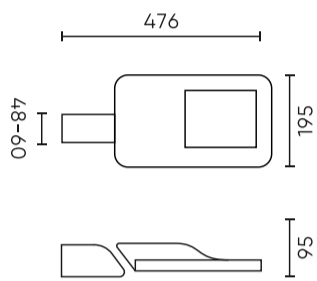

LED line PRIME

Code: 229730

EAN: 5905378229730

**Road luminaire TOLENO Icl 4000K 38W
5700lm T2M1 IP66 Gray (RAL 9007)
CRI70 PRIME**

Technical drawing