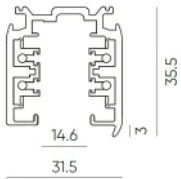

LED line PRIME

Code: 210547

EAN: 5905378210547

3 phase rail LUMICANTO 1m white PRIME

Technical drawing

Light distribution

Additional product photos

Logistics data

Single packaging

Width	1000 mm
Height	35,5 mm
Length	31,5 mm
Weight	0,86 kg

Bulk packaging

Quantity	10
Width	180 mm
Height	80 mm
Length	1030 mm
Volume	0,014 m ³
Weight	9 kg

Europallet

Height
Quantity in layer
Number of layers
Bulk quantity
Weight