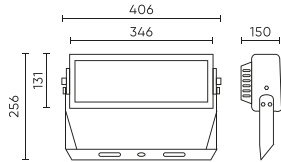

LED line PRIME

Code: 217669

EAN: 5905378217669

**Stadium luminaire ESTADIO D:S 5000K
200W 34000lm 20° IP66 PRIME CRI80**

Technical drawing