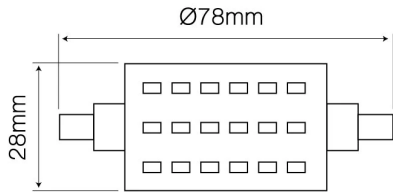

## LED line® R7s 6W 500lm 3000K 220-240V78mm

Manufacturer issues a 3-year warranty for this product.

Voltage range and voltage type

LED type

Beam angle

Ambient temperature suitable for operation

Parameter	Value
Luminous efficacy	83 lm/W
Power	6 W
Colour of the light	White
Energy efficiency class 2019/2015	G
Luminous flux	500 lm
Correlated colour temperature	3000 K
Warranty (years)	3
Supply voltage range and voltage type	220-260 VAC
Frequency of the supply voltage	50/60Hz
Colour rendering index Ra	80
Colour	white
The lumen maintenance factor	>0,7 %

Parameter	Value
Beam angle	120 °
LED type	SMD2835
Lifespan	30000
Power Factor	0,5
Number of on/off cycles	50000
Ambient temperature suitable for operation	-20÷40 °C
For indoor use	Inside
Full box quantity	100 pc
Lamp's warm-up time to 60%	1
Product weight with packaging	40 g
Master carton weight (kg)	4
Energy class	A+