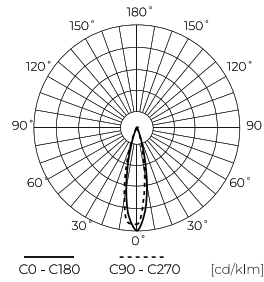

Product made to order. Waiting time ~10 weeks.

Technical data

Parameter	Value
Energy efficiency class 2019/2015	F
Warranty	5
Power	• 35 W
Voltage	• 220-240 V AC
Correlated colour temperature	• 2700-6500 K
Colour of the light	CCT
Colour rendering index Ra	90
IP protection rating	IP20
IK protection rating	08
IEC protection class	II

Parameter	Value
Luminous efficacy	80
Luminous flux	2700 lm
Lifetime L70B50	100 000 h
Frequency of the supply voltage	50/60Hz
Beam angle	24°
Power Factor	0,95
Ambient temperature suitable for operation	-10 ÷ 30
For indoor use	Inside
Height	177,5 mm
Fixture's diameter	80 mm

LED line PRIME

Code: 227958

EAN: 5905378227958

**Track light AI LED line x Caimeta 35W
CCT 24° white PRIME**

Technical drawing

Light distribution

Additional product photos

Logistics data