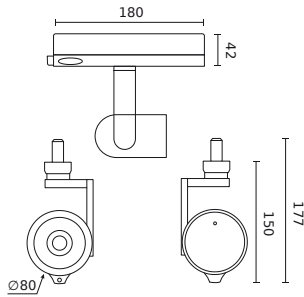

Parameter	Value
Luminous efficacy	80
Luminous flux	2700 lm
Lifetime L70B50	100 000 h
Frequency of the supply voltage	50/60Hz
Beam angle	24°
Power Factor	0,95
Ambient temperature suitable for operation	-10 ÷ 30
For indoor use	Inside
Height	177,5 mm
Fixture's diameter	80 mm

LED line PRIME

Code: 227958

EAN: 5905378227958

**Track light AI LED line x Caimeta 35W
CCT 24° white PRIME**

Technical drawing

Light distribution

Additional product photos

Logistics data

Single packaging

Width	220 mm
Height	94 mm
Length	302 mm
Weight	1,2 kg

Bulk packaging

Quantity	12
Width	460 mm
Height	305 mm
Length	625 mm
Weight	15.65 kg

Europallet

Quantity	96
Height	140 cm
Quantity in layer	48
Number of layers	2
Bulk quantity	8
Weight	160 kg