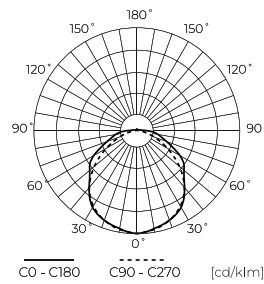

**Version with emergency module 3h + Autotest.**

**Product made to order - delivery within 4 days.**

**Technical data**

Parameter	Value
Energy efficiency class 2019/2015	D
Warranty	5
Power	<ul style="list-style-type: none"> <li>• 25-55 W</li> </ul>
Correlated colour temperature	<ul style="list-style-type: none"> <li>• 3000 K</li> <li>• 4000 K</li> <li>• 5000 K</li> </ul>
Colour of the light	White
Colour rendering index Ra	70
IP protection rating	IP66
IK protection rating	10
IEC protection class	I
Luminous efficacy	150
Lifetime L70B50	100 000 h
Colour consistency in McAdam ellipses	≤6
Emergency module test	AUTO TEST

Parameter	Value
Frequency of the supply voltage	50/60Hz
LED type	SMD2835
LED quantity	392
Power Factor	0,9
Number of on/off cycles	50000
Lamp's warm-up time to 60%	1
Ambient temperature suitable for operation	-25÷45
Height	65 mm
Colour	Grey
Material (housing)	Polycarbonate
Material (cover)	Polycarbonate
Emergency module	<ul style="list-style-type: none"> <li>• YES</li> </ul>

**Additional product photos**

**Logistics data**

**Single packaging**

Quantity	1
Width	83 mm
Height	73 mm
Length	1515 mm
Weight	2,25 kg

**Bulk packaging**

Quantity	9
Width	273 mm
Height	242 mm
Length	1532 mm
Weight	22,9 kg