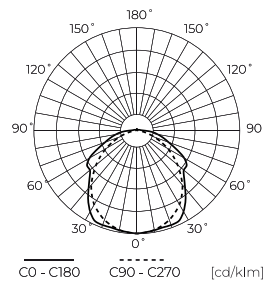

LED line PRIME

Code: 210196-LAW3HAT

EAN: 5905378221000

Hermetic fixture RANGER 4000K 10-40W 7200lm IP66 120cm gray PRIME motion sensor MV emergency module LAW 3h AT

Technical drawing

Light distribution