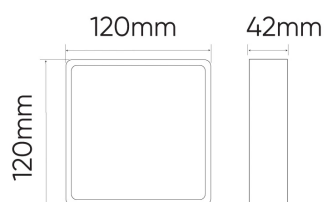

Frame for surface mounting of Downlight MOLLY 9W square

Parameter	Value
Warranty (years)	3
Weight	62.4 g
Colour	White
Material (housing)	Polycarbonate

Parameter	Value
Length	120 mm
Width	120 mm
Height	42 mm

Single packaging

Width	120 mm
Height	42 mm
Length	120 mm
Weight	0,04 kg

Bulk packaging

Number of pieces/tape in meters pack zb	100 szt.
Width	640 mm
Height of collective packaging	268 mm
Length	500 mm
Weight	12 kg
Volume	0,085 m ³

Europallet

Quantity collective euro pallet	1400 szt.
Weight of a euro pallet	168 kg
Pallet height	1876 mm
Quantity in 1 layer	200 szt.
Number of layers	7