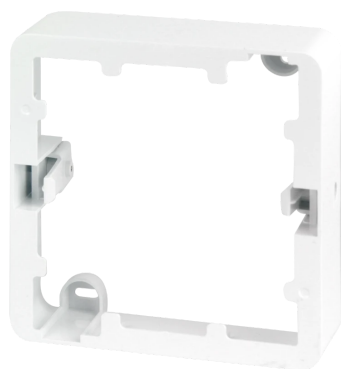

Frame for surface mounting of Downlight MOLLY 9W square

Parameter	Value
Warranty (years)	3
Weight	62.4 g
Colour	White
Material (housing)	Polycarbonate

Parameter	Value
Length	120 mm
Width	120 mm
Height	42 mm

Single packaging

Width	120 mm
Height	42 mm
Length	120 mm
Weight	0,04 kg

Bulk packaging

Number of pieces/tape in meters pack zb	100 szt.
Width	640 mm
Height of collective packaging	268 mm
Length	500 mm
Weight	12 kg
Volume	0,085 m ³