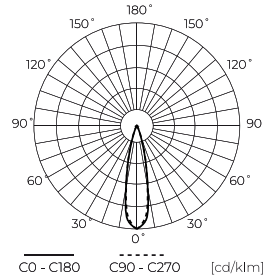

Technical data

Parameter	Value
Energy efficiency class 2019/2015	F
Warranty	5
Power	• 35 W
Voltage	• 220-240 V AC
Correlated colour temperature	• 2700-6500 K
Colour of the light	CCT
Colour rendering index Ra	90
IP protection rating	IP20
IK protection rating	08
IEC protection class	II

Parameter	Value
Luminous efficacy	50
Luminous flux	1700 lm
Lifetime L70B50	100 000 h
Frequency of the supply voltage	50/60Hz
Beam angle	24°
Power Factor	0,95
Ambient temperature suitable for operation	-10 ÷ 30
For indoor use	Inside
Height	177,5 mm
Fixture's diameter	80 mm

LED line PRIME

Code: 227958-HC

EAN: 5905378228016

**Track light AI LED line x Caimeta 35W
CCT 24° white PRIME honeycomb**

Technical drawing

Light distribution

Additional product photos

Logistics data