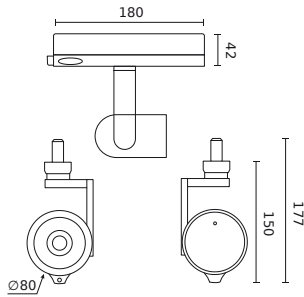

Parameter	Value
Luminous efficacy	50
Luminous flux	1700 lm
Lifetime L70B50	100 000 h
Frequency of the supply voltage	50/60Hz
Beam angle	24°
Power Factor	0,95
Ambient temperature suitable for operation	-10 ÷ 30
For indoor use	Inside
Height	177,5 mm
Fixture's diameter	80 mm

LED line PRIME

Code: 227958-HC

EAN: 5905378228016

**Track light AI LED line x Caimeta 35W
CCT 24° white PRIME honeycomb**

Technical drawing

Light distribution

Additional product photos

Logistics data

Single packaging

Width	220 mm
Height	94 mm
Length	302 mm
Weight	1,2 kg

Bulk packaging

Quantity	12
Width	460 mm
Height	305 mm
Length	625 mm
Weight	15.65 kg

Europallet

Quantity	96
Height	140 cm
Quantity in layer	48
Number of layers	2
Bulk quantity	8
Weight	160 kg

LED line PRIME

Code: 227958-HC

EAN: 5905378228016

**Track light AI LED line x Caimeta 35W
CCT 24° white PRIME honeycomb**

Example application