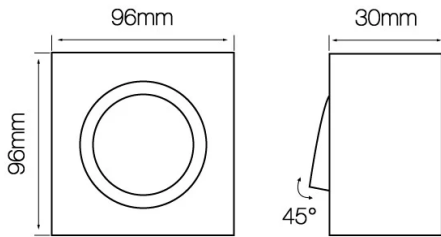

## LED line® downlight recessed-mounted square silver CUBO MIDI

Brushed finish of the downlight fixture ensures it aesthetic appearance.

Adjustable downlight fixture - the beam of light can be turned into any direction.

Manufacturer issues a 5-year warranty for this product.

Mounting hole diameter

Parameter	Value
Maximum suitable lamp power	35
IP protection rating	20
Warranty (years)	5
Colour	silver
Lamp's diameter	50
Material (housing)	aluminum
Y-axis angle regulation	45
Type of surface suitable for installation	F
Distance from illuminated surface	0.5
Installation method	recessed

Parameter	Value
Mounting hole diameter	85 mm
For indoor and outdoor use	YES
IEC protection class	III
Full box quantity	100 pc
Length	96 mm
Width	96 mm
Height	30 mm
Product weight with packaging	300 g
Master carton weight (kg)	15