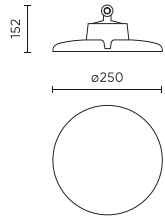

LED line PRIME

Code: 216549

EAN: 5905378216549

**Highbay luminaire PHANTOM 4000K
100W 19000lm 120° IP65 black PRIME
DALI**

Technical drawing