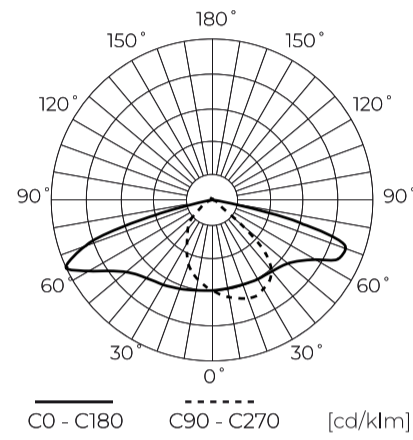

Technical data

Parameter	Value
Energy efficiency class 2019/2015	B
Warranty	5/7*
Power	• 44 W
Voltage	• 100-277 V AC
Correlated colour temperature	• 4000 K
Colour of the light	White
Colour rendering index Ra	70
IP protection rating	IP66
IK protection rating	09
IEC protection class	I
Luminous efficacy	150
Luminous flux	6600
Lifetime L70B50	100 000 h

Parameter	Value
L80B* - difference B10-B50 ≈ 1% (according to LightingEurope) - negligible	100000 h
L90B* - difference B10-B50 ≈ 1% (according to LightingEurope) - negligible	100000 h
Dimmable function	0-10
Frequency of the supply voltage	50/60Hz
Beam angle	T2M1
Power Factor	>0,95
Ambient temperature suitable for operation	-40 ÷ 45
For indoor use	Outside
Mounting hole diameter	48-60 mm
Height	95 mm
Material (housing)	Aluminium
Material (cover)	Tempered glass

LED line PRIME

Code: 229785

EAN: 5905378229785

**Road luminaire TOLENO Icl 4000K 44W
6600lm T2M1 IP66 Gray (RAL 9007)
CRI70 PRIME**

Technical drawing

Light distribution

Additional product photos

Logistics data