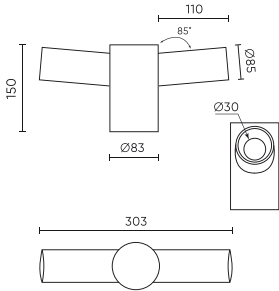

LED line PRIME

Code: 220355

EAN: 5905378220355

**Bracket for 2 fixtures for folding lighting pole gray**

The bracket allowing the suspension of 2 fixtures on a folding lighting pole in gray combines durability and functionality. Made of high-quality materials, it ensures stable mounting and safety during use. Its universal design makes it perfectly compatible with fixtures available on the market. Thanks to its thoughtful construction, installation and disassembly are extremely simple.

**Technical data**

Parameter	Value
Warranty	5/7*

Parameter	Value
Diameter of the column ending	ø 58

LED line PRIME

Code: 220355

EAN: 5905378220355

**Bracket for 2 fixtures for folding lighting pole gray**

**Technical drawing**

**Light distribution**

**Additional product photos**

**Logistics data**

**Single packaging**

Width	
Height	
Length	
Weight	1 kg

**Bulk packaging**

Quantity	
Width	
Height	
Length	
Volume	
Weight	

**Europallet**

Height	
Quantity in layer	
Number of layers	
Bulk quantity	
Weight	

---

LED line PRIME

Code: 220355

EAN: 5905378220355

**Bracket for 2 fixtures for folding  
lighting pole gray**

---

**Example application**