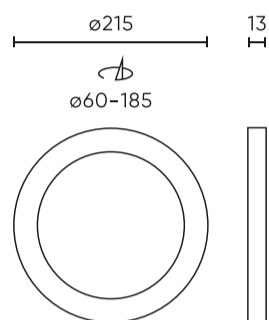

Parameter	Value
Beam angle	120
LGP	GLASS
LED type	SMD2835
LED quantity	84
Power Factor	0,7
Number of on/off cycles	50000
Lamp's warm-up time to 60%	1
Ambient temperature suitable for operation	-5÷40
For indoor use	Inside
Mounting hole diameter	60-185
Height	13
Fixture's diameter	215 mm
Colour	white
Material (housing)	Polyamide
Material (cover)	Polystyrene

LED line LITE

Code: 248818

EAN: 5901583248818

**DOWNLIGHT EASY FIX 2700K 18W  
1570lm round IP20 FI21.5cm White LITE**

**Technical drawing**

**Light distribution**

**Additional product photos**

**Logistics data**

**Single packaging**

Quantity	1
Width	235 mm
Height	4 mm
Length	224 mm
Weight	0,49 kg

**Bulk packaging**

Quantity	20
Width	430 mm
Height	250 mm
Length	465 mm
Volume	0,049 m3
Weight	14,1 kg
Comments	

**Europallet**

Quantity	420
Height	1860 mm
Quantity in layer	120
Number of layers	4
Bulk quantity	480
Weight	324 kg

---

LED line LITE

Code: 248818

EAN: 5901583248818

**DOWNLIGHT EASY FIX 2700K 18W  
1570lm round IP20 FI21.5cm White LITE**