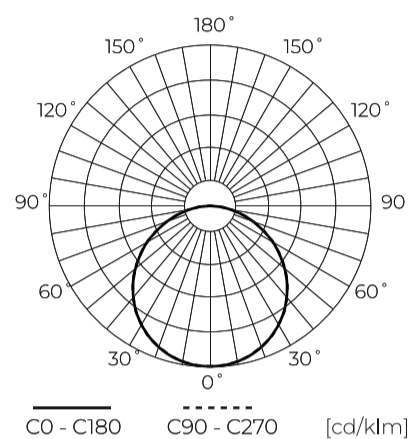

Light distribution