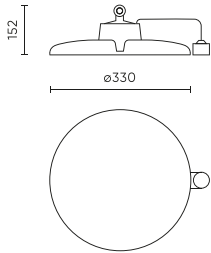

LED line PRIME

Code: 219267

EAN: 5905378219267

**Highbay luminaire PHANTOM 4000K
200W 35000lm 120° IP65 CR180 black
PRIME MV 1-10V**

Technical drawing