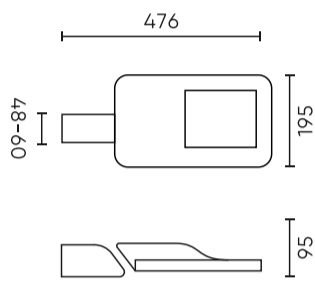

LED line PRIME

Code: 229686

EAN: 5905378229686

**Road luminaire TOLENO Icl 4000K 32W
4800lm T2M1 IP66 Gray (RAL 9007)
CRI70 PRIME**

Technical drawing