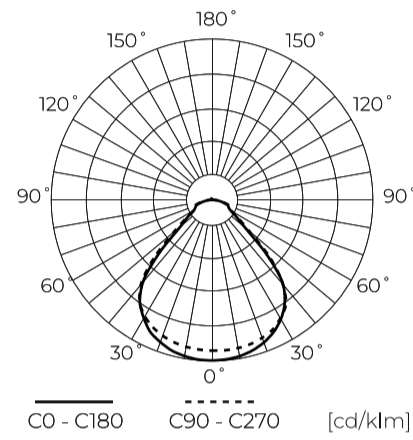

Light distribution