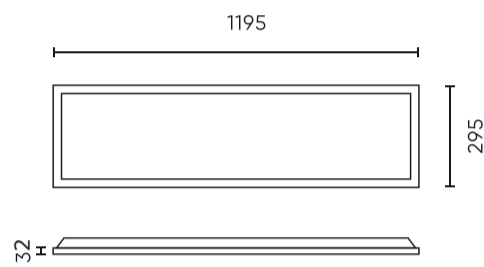

LED line PRIME

Code: 223967

EAN: 5905378223967

**Panel Backlit 3CCT (3/4/6K)
28/32/36/40W 4800lm UGR<19
30x120cm white PRIME**

Technical drawing