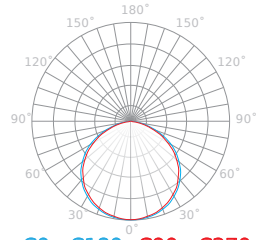

Beam angle

Ambient temperature suitable for operation

Lifespan

Parameter	Value
Luminous efficacy	20 lm/W
Power	1W
Colour of the light	Green
Luminous flux	20 lm
Warranty (years)	3
Lifetime L70B50	30 000
Supply voltage range and voltage type	220-260 VAC
Frequency of the supply voltage	50/60Hz
The lumen maintenance factor	>0,7 %
Lamp's diameter	50
Beam angle	120 °
Material (cover)	glass

Parameter	Value
Material (housing)	Glass
LED type	SMD2835
Lifespan	30000
Number of on/off cycles	50000
Ambient temperature suitable for operation	-20÷40 °C
For indoor use	Inside
Full box quantity	100 pc
Lamp's warm-up time to 60%	1
Height	55 mm
Product weight with packaging	56 g
Master carton weight (kg)	5,6
Energy class	A

Luminous [cd/klm]

C0 - C180 C90 - C270

Single packaging

Width	50 mm
Height	60 mm
Length	50 mm
Weight	0,7 kg
	10

Bulk packaging

Width	100
	285 mm
Length	170
	580 mm
Weight	6,2 kg
Volume	0,03 m ³

Europallet

Weight of a euro pallet	45
	315 kg
	1594
	9
	5