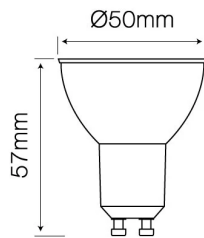

LED line® GU10 1W 20lm 220-260V green

Product is offered in the choice of 7 colours.

High user-safety guaranteed.

Voltage range and voltage type

LED type

Manufacturer issues a 3-year warranty for this product.

Beam angle

Ambient temperature suitable for operation

Lifespan

Parameter	Value
Luminous efficacy	20 lm/W
Power	1W
Colour of the light	Green
Luminous flux	20 lm
Warranty (years)	3
Lifetime L70B50	30 000
Supply voltage range and voltage type	220-260 VAC
Frequency of the supply voltage	50/60Hz
The lumen maintenance factor	>0,7 %
Lamp's diameter	50
Beam angle	120 °
Material (cover)	glass

Parameter	Value
Material (housing)	Glass
LED type	SMD2835
Lifespan	30000
Number of on/off cycles	50000
Ambient temperature suitable for operation	-20÷40 °C
For indoor use	Inside
Full box quantity	100 pc
Lamp's warm-up time to 60%	1
Height	55 mm
Product weight with packaging	56 g
Master carton weight (kg)	5,6
Energy class	A