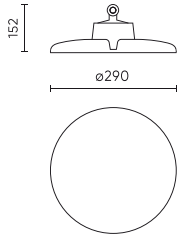

LED line PRIME

Code: 218888

EAN: 5905378218888

**Highbay luminaire PHANTOM 4000K
150W 26250lm 60° IP65 CRI80 black
PRIME DALI**

Technical drawing