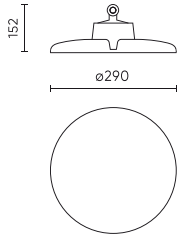

LED line PRIME

Code: 218871

EAN: 5905378218871

**Highbay luminaire PHANTOM 4000K
150W 26250lm 90° IP65 CRI80 black
PRIME DALI**

Technical drawing