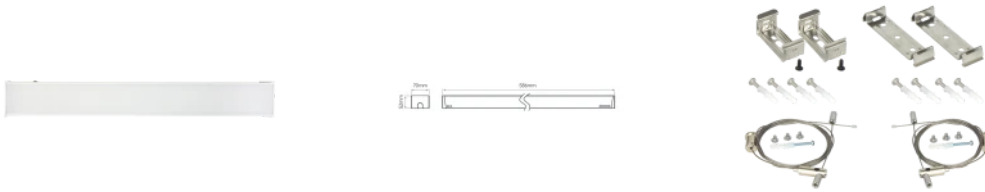

LED line PRIME

Code: 204072

EAN: 5905378204072

**Linear luminaire FUSION 4000K 20W  
2600lm 120\*120° IP20 60cm white  
PRIME 0-10V**

FUSION 20W linear housing from PRIME LED line is an excellent lighting solution. It emits a light stream of 2,600 lumens at a colour temperature of 4000 K, which ensures excellent light quality. With 130 lm/W efficiency and 0.9 PF power factor, the product is energy efficient and efficient. The integrated dimming of the 0-10V standard and the possibility of surface mounting make the frame extremely versatile.

LED line PRIME

Code: 204072

EAN: 5905378204072

**Linear luminaire FUSION 4000K 20W  
2600lm 120\*120° IP20 60cm white  
PRIME 0-10V**

**Technical drawing**

**Light distribution**

**Additional product photos**

**Europallet**

Quantity	288
Height	1710 mm
Quantity in layer	48
Number of layers	6
Bulk quantity	288
Weight	672 kg

---

LED line PRIME

Code: 204072

EAN: 5905378204072

**Linear luminaire FUSION 4000K 20W  
2600lm 120\*120° IP20 60cm white  
PRIME 0-10V**