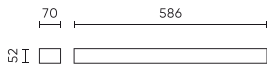

LED line PRIME

Code: 204072

EAN: 5905378204072

**Linear luminaire FUSION 4000K 20W
2600lm 120*120° IP20 60cm white
PRIME 0-10V**

Technical drawing