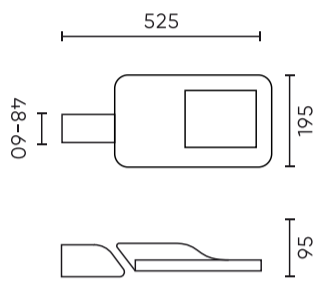

LED line PRIME

Code: 230101

EAN: 5905378230101

**Road luminaire TOLENO Icl 4000K 79W
11850lm T2M1 IP66 Gray (RAL 9007)
CRI70 PRIME**

Technical drawing